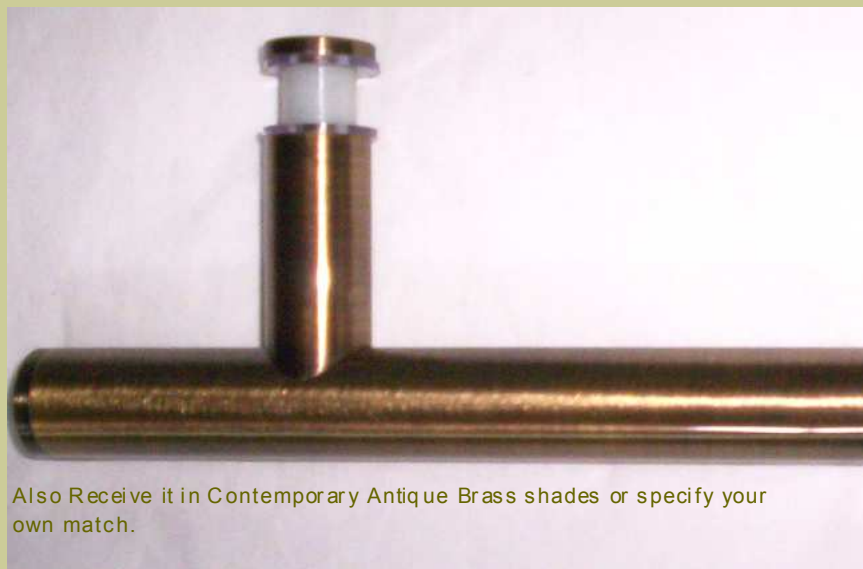

Also Receive it in Contemporary Antique Brass shades or specify your own match.

MJK EXPORTS

Ashrafi House, Mufti Tola
Moradabad UP 244001
India

Tel : +91 591 6532050, 2470205

Fax : 001 206 338 3135

Email: sales@mjkexports.com

Web : www.mjkexports.com